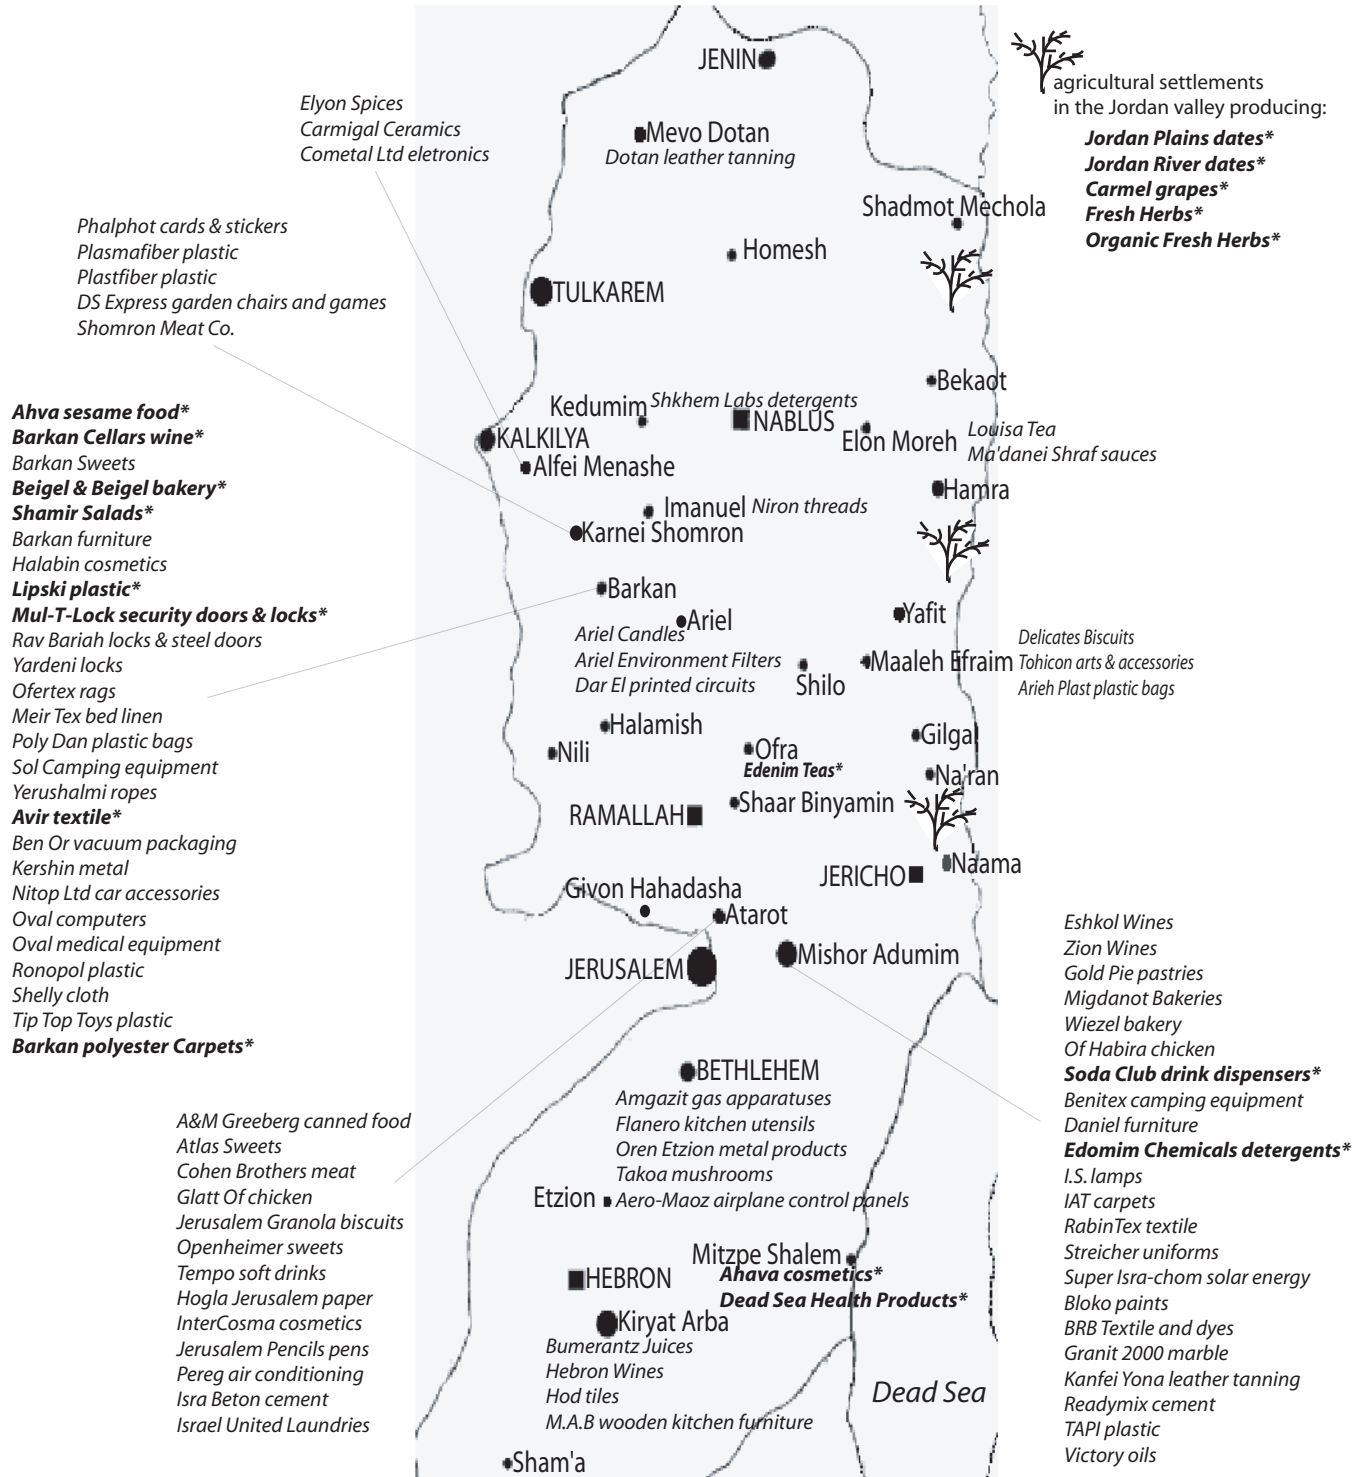

Map of Israeli industrial centers in the West Bank with list of products

Legend:

* **Products** known to be exported to European markets. Other settlement products are used as components and are difficult to trace. Marked products have been found in supermarkets, shops and beauty parlours, depending on the nature of the product.

UK: Harrods, Boots, Sainsbury, Waitrose, Safeway, Selfridges, Marks & Spencer

Belgium: Delhaize, Espace Conseil

France: Alimentation Richer, Ecouffes Alimentation, Galerie Louise, Bazar Suzanne

Germany: Weinhaus Beerendorf

Netherlands: Hema